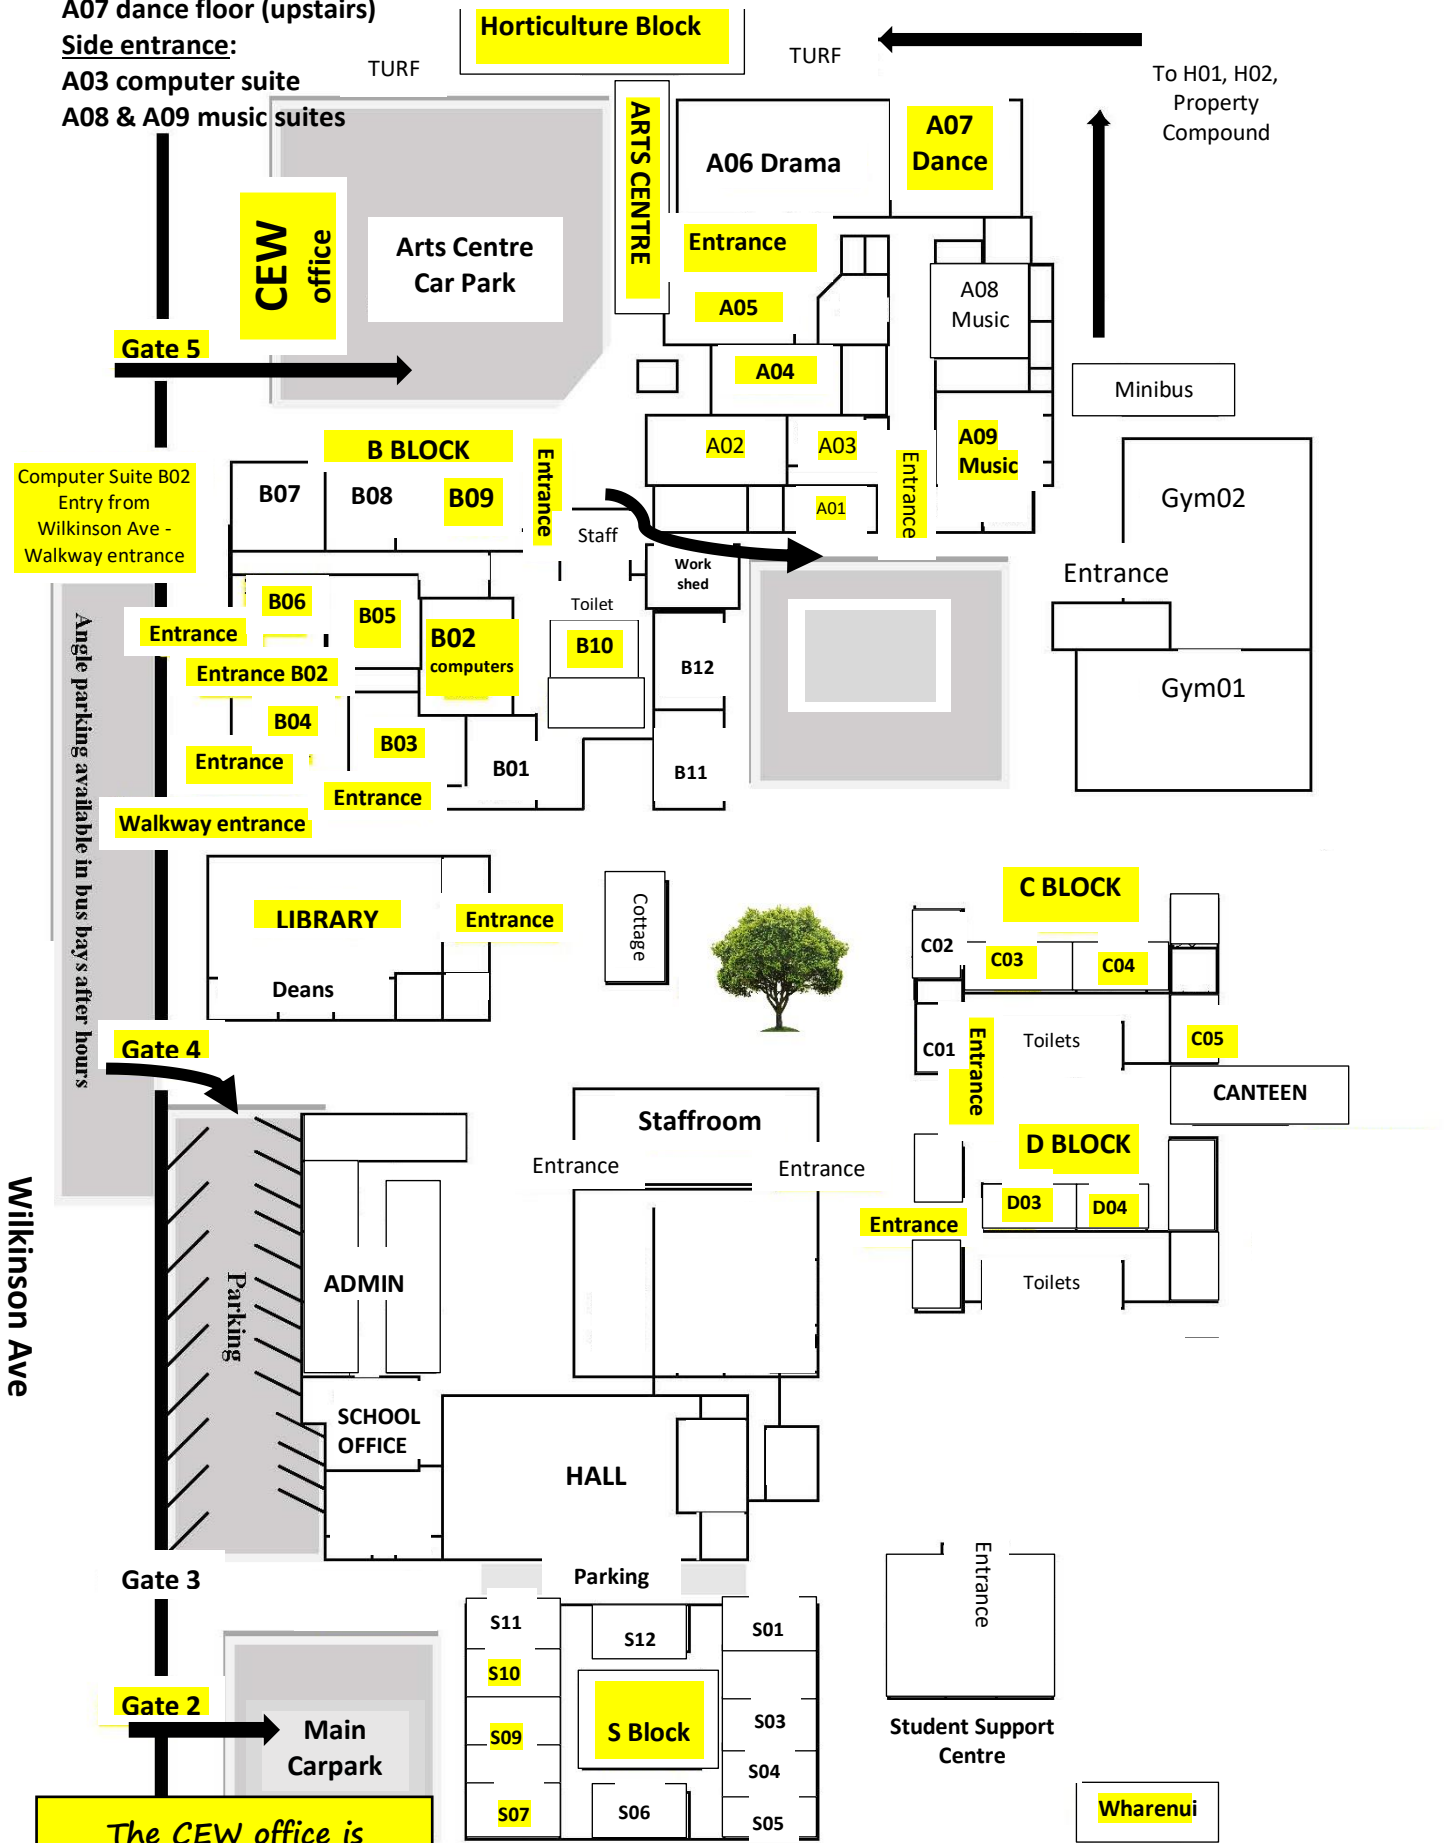

ARTS CENTRE:

Main entrance:

- A04 & A02 art rooms
- A06 drama
- A07 dance floor (upstairs)

Side entrance:

- A03 computer suite
- A08 & A09 music suites

B BLOCK:

- B03 & B04 cooking rooms
- B06 sewing/textiles
- B09 woodwork

COMPUTER SUITES:

- Arts Centre – A03
- B block – B02

GENERAL CLASSROOMS:

- C block
- S block

The CEW office is
MOVING down by the
Arts Centre (gate 5)